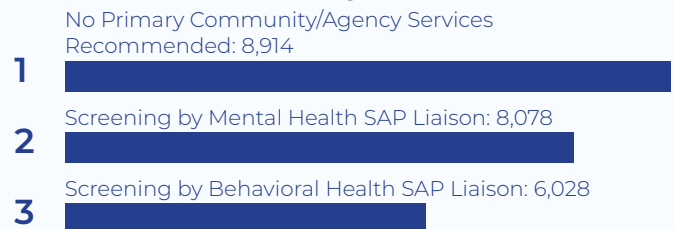

Pennsylvania Student Assistance Programs 2020-21

PA Network for Student Assistance Services (PNSAS)

72,208
Referrals

27%
of referrals are for
Elementary SAP
(19,687)

Top 4 Incoming Referral Sources

Top 3 Primary School Services Recommended by Core Team

Top 3 Primary Community Services Recommended by Core Team

Top 3 Primary Recommendations from Screening

Referrals by Grade*

Top 3 Referral Reasons