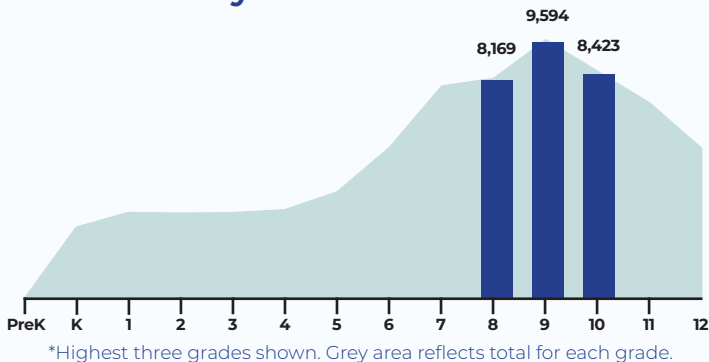

Referrals by Grade*