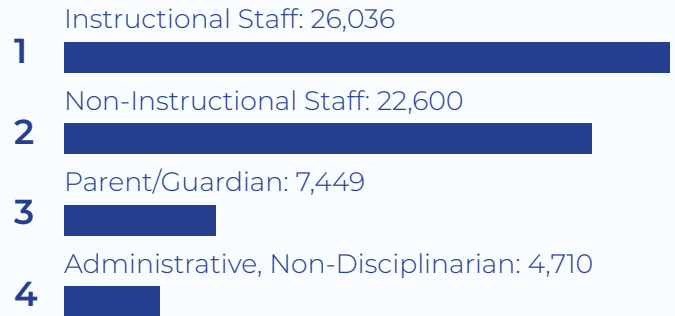

Pennsylvania Student Assistance Programs 2020-21

PA Network for Student Assistance Services (PNSAS)

72,208
Referrals

27%
of referrals are for
Elementary SAP
(19,687)

Top 4 Incoming Referral Sources

Top 3 Primary School Services Recommended by Core Team

Top 3 Primary Community Services Recommended by Core Team

Top 3 Primary Recommendations from Screening

Referrals by Grade*

Top 3 Referral Reasons